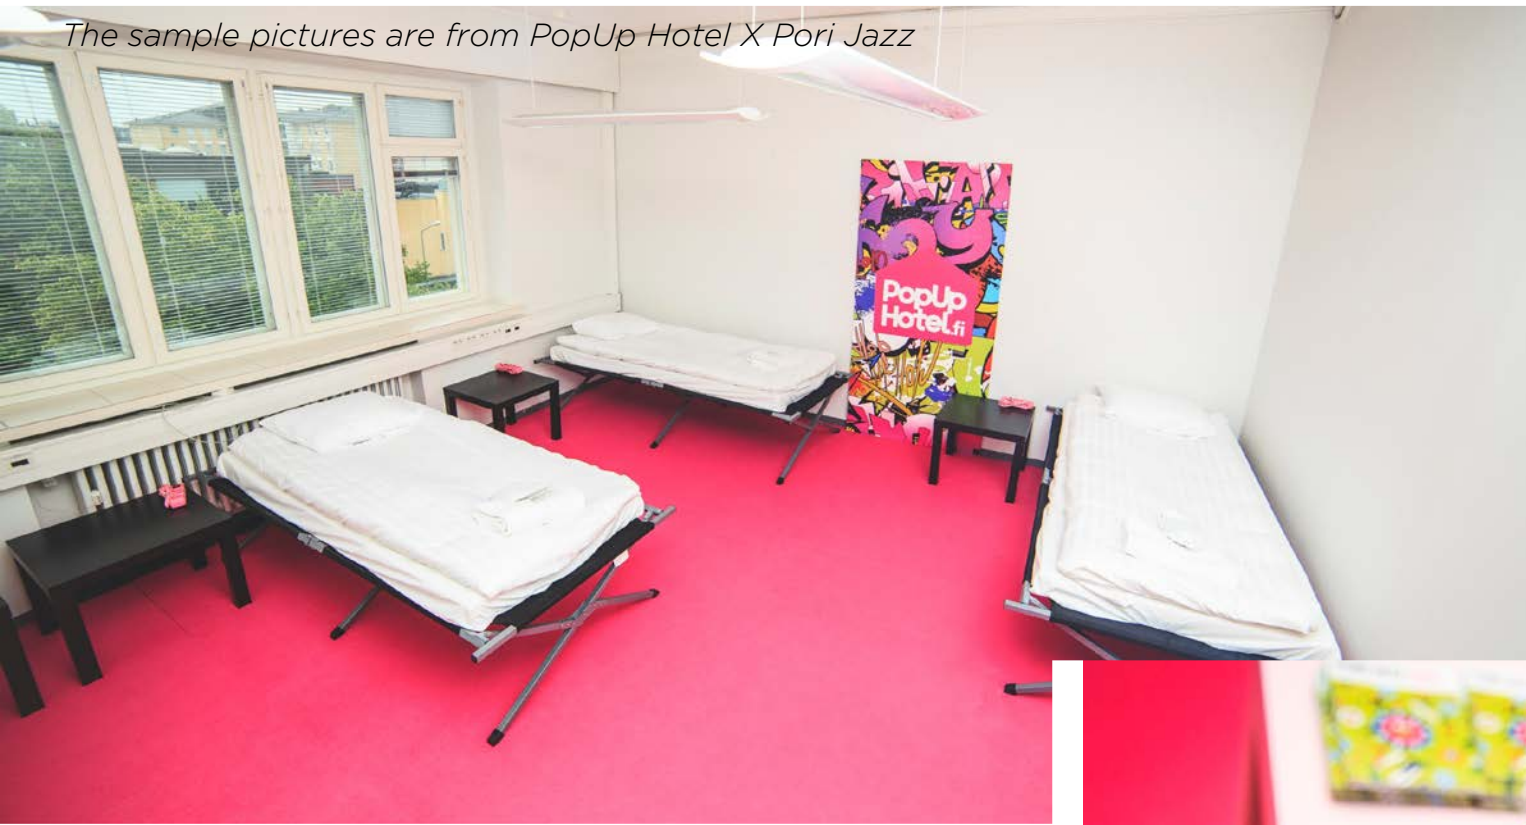

AHTI
KEN

Ilmarinen

Google

The sample pictures are from PopUp Hotel X Pori Jazz

POP UP HOTEL DESCRIPTION

- Pop Up Hotel X SLUSH 2017 is built specifically for the event. We are located at the Maria O1 start up center, in a historical hospital building in central Helsinki.
- Rooms: The rooms are for 2-5 persons, ask us for availabilities. Rooms are primarily sold by bed, but it's also possible to book by room. Prices from 100€/bed/night or 300 €/room/night, including breakfast.
- There are no showers and toilets in the rooms. Shower and toilet rooms are located in each floor along the corridors. Each toilet is lockable to ensure full privacy.
- Common areas: The hotel lobby and reception is located on the ground floor. The lobby has a seating area where you can also enjoy complimentary refreshments.
- Internet connection: The hotel has a free wi-fi network for its customers.
- Hotel reception is open daily from 8 am until 11 pm. Hotel has 24 h security. Outside the reception hours you can reach us from +358 400 902 550.
- Check-in 3 pm, Check-out 12 am
- Arriving to the hotel: The hotel is located in the address Lapinlahdenkatu 16, Helsinki.
 - Metro, closest station Kamppi, 700 meters
 - Tramline 9 stops at 150 meters from the hotel (stop "Lapinlahden Villat")
 - From the airport: Taxi 25 minutes or by train to Helsinki Central station from where continue by taxi or bus 21V to Lapinrinne bus stop.
 - From SLUSH, tramline 9 from Pasila railway station to Lapinlahden Villat stop.
- Parking: The hotel does not have customer parking places. There are some streetside parking places close to the hotel.
- Ask us for more information, we are at your service: varaukset@popuphotel.fi